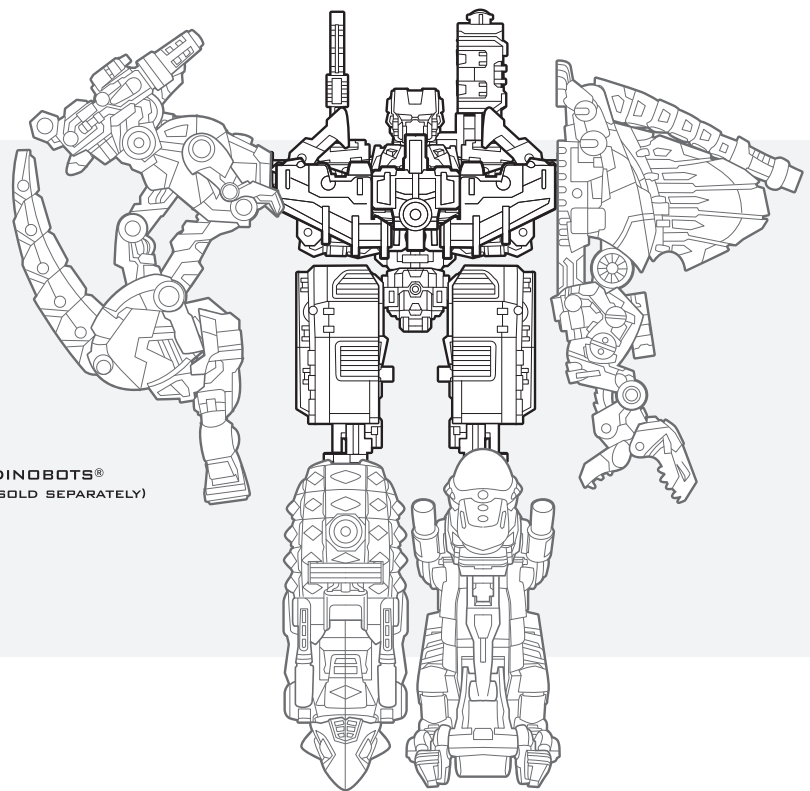

VEHICLE WEAPON

POWER-UP ARMOR

ROBOT WEAPON

POWER CORE COMBINERS™

• MINI-CONS™ AND DRONE VEHICLES (SOLD SEPARATELY) ATTACH TO POWER UP ANY COMMANDER FIGURE!

P/N 710324000

Hasbro
© 2010 Hasbro. All Rights Reserved.
TM & © denote U.S. Trademarks.
Manufactured under license from Tomy Company, Ltd.