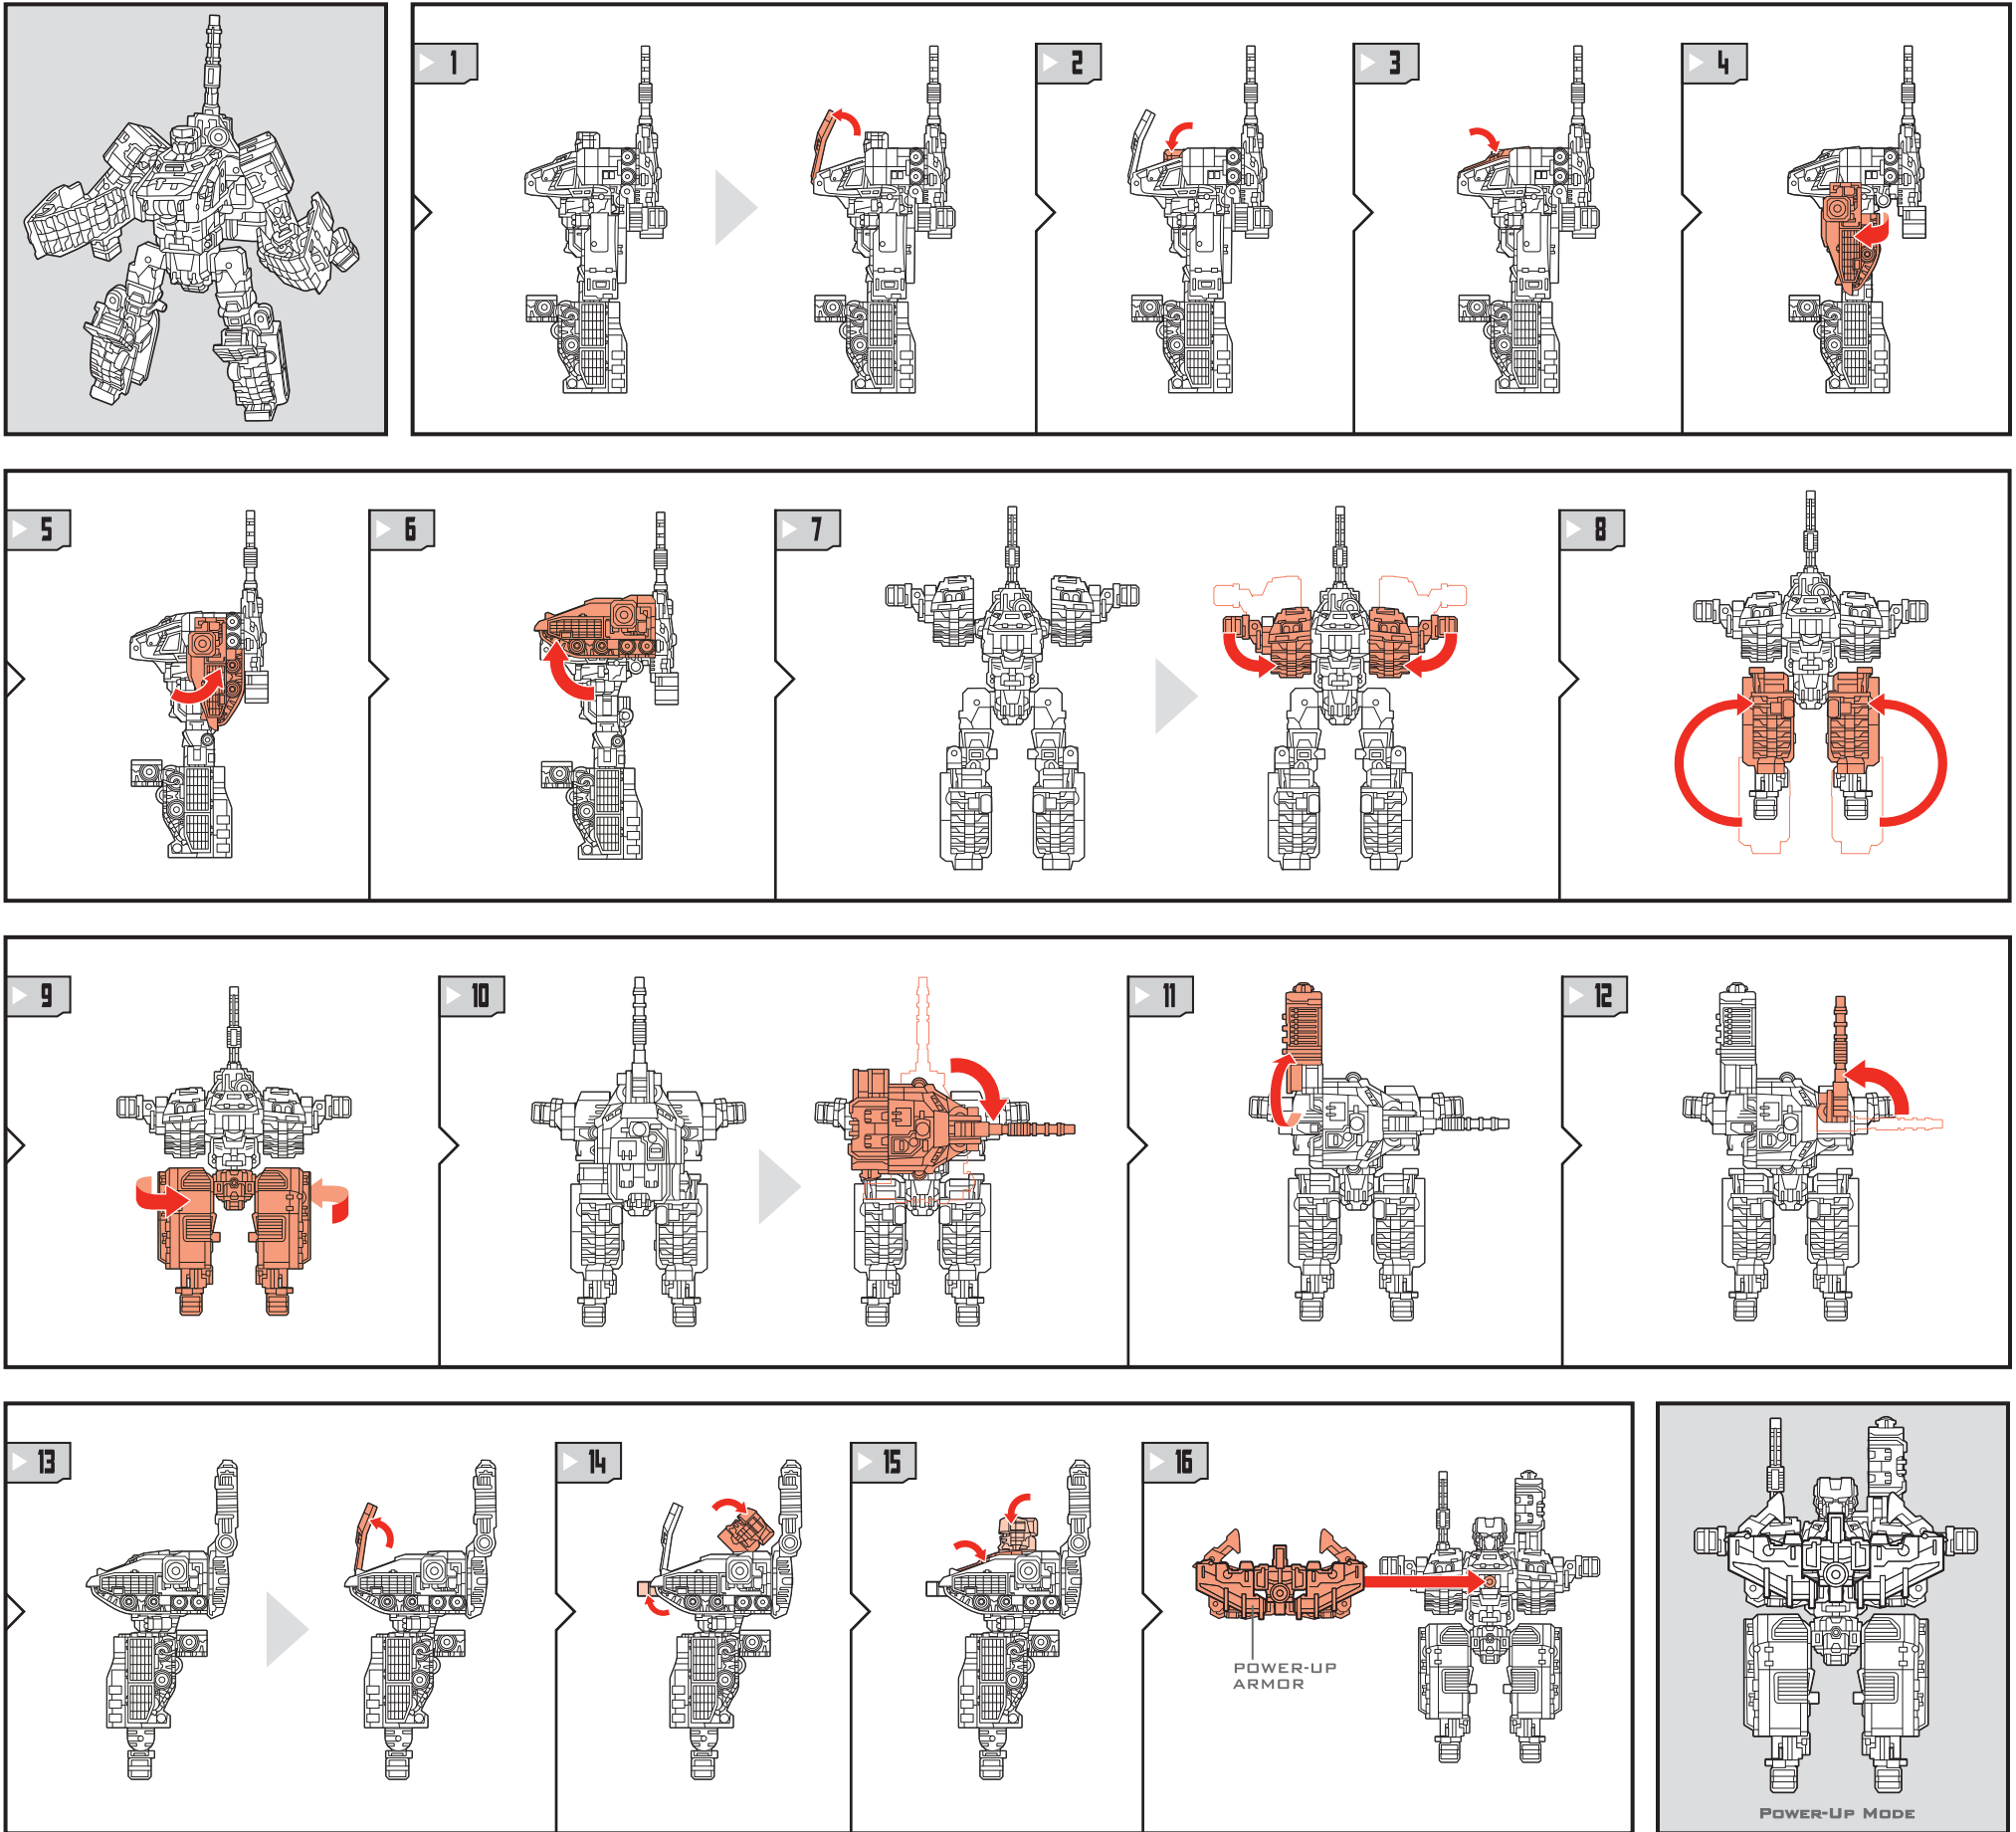

POWER CORE COMBINERS™

• MINI-CONS™ AND DRONE VEHICLES (SOLD SEPARATELY) ATTACH TO POWER UP ANY COMMANDER FIGURE!

P/N 710324000

Hasbro
© 2010 Hasbro. All Rights Reserved.
TM & © denote U.S. Trademarks.
Manufactured under license from Tomy Company, Ltd.

Not suitable for children under 3 years because of small parts – choking hazard.

Product and colors may vary.
Some poses may require hand support.
Retain instructions for future reference.

NEED HELP?

TRANSFORMERS.COM/INSTRUCTIONS